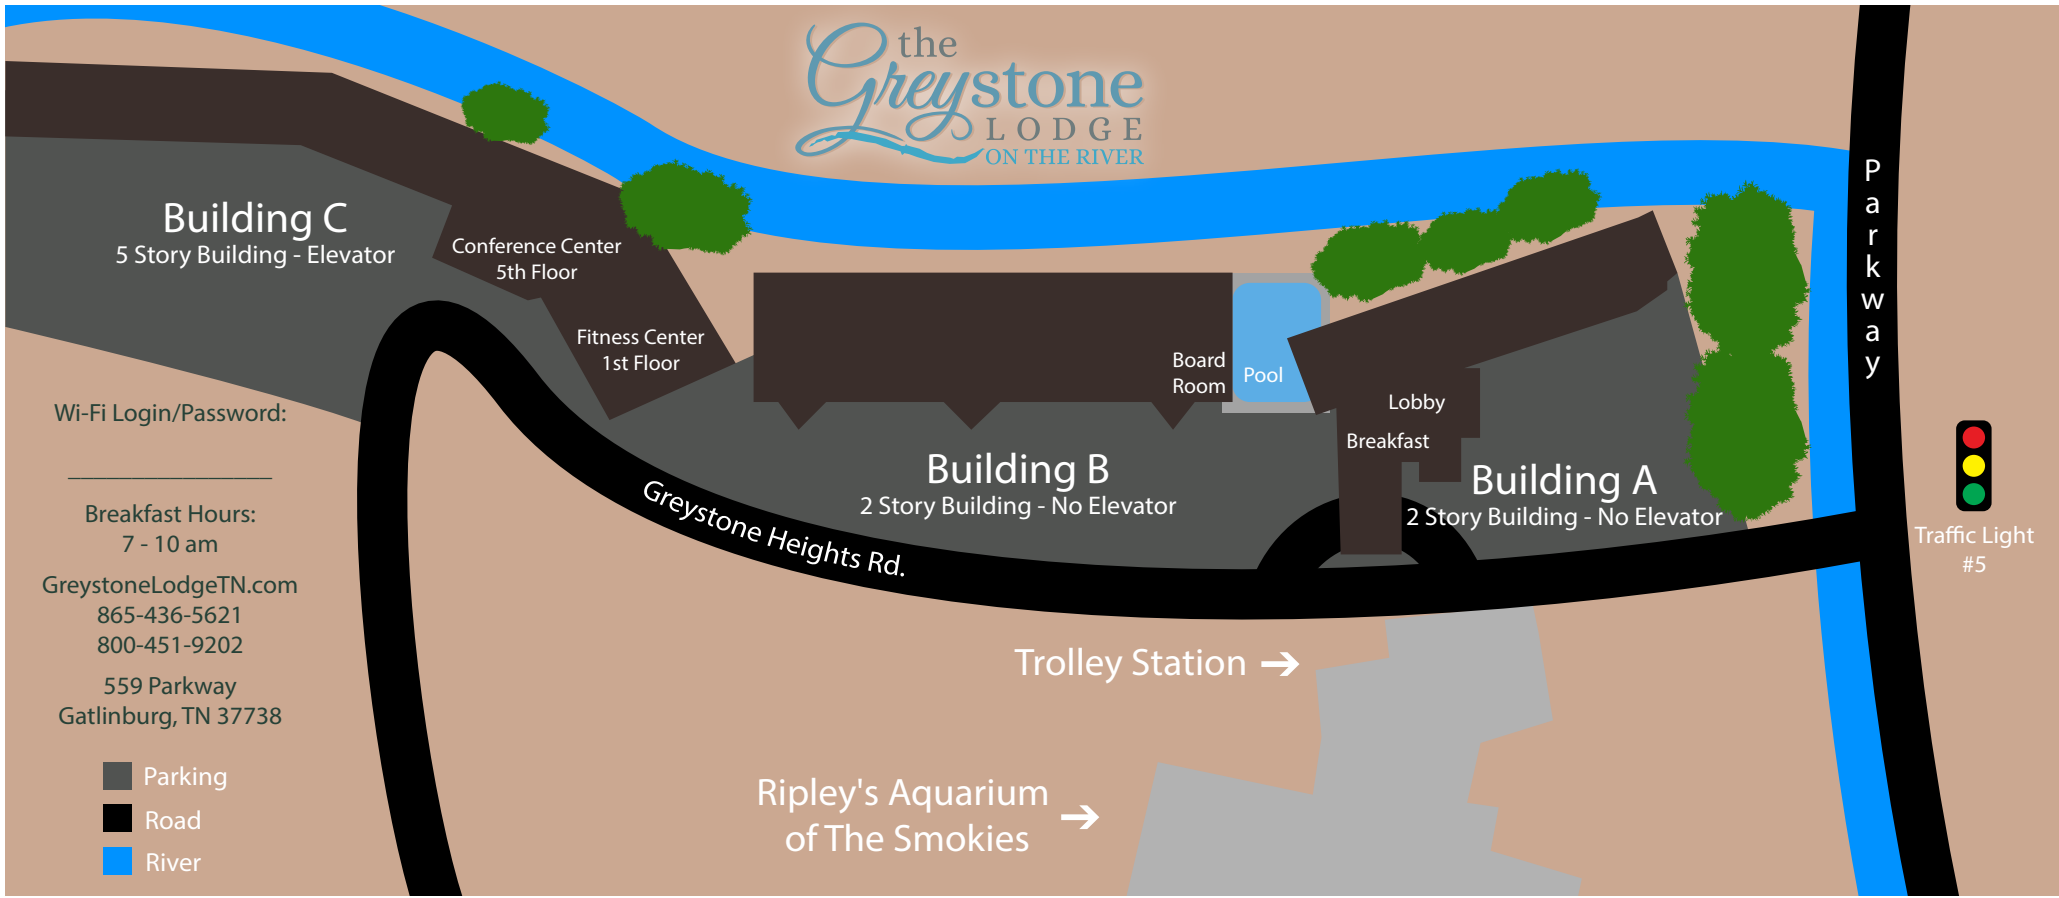

# the Greystone LODGE ON THE RIVER

Wi-Fi Login/Password:

Breakfast Hours:  
7 - 10 am

GreystoneLodgeTN.com  
865-436-5621  
800-451-9202  
559 Parkway  
Gatlinburg, TN 37738

## Building C 5 Story Building - Elevator

## Building B 2 Story Building - No Elevator

## Building A 2 Story Building - No Elevator