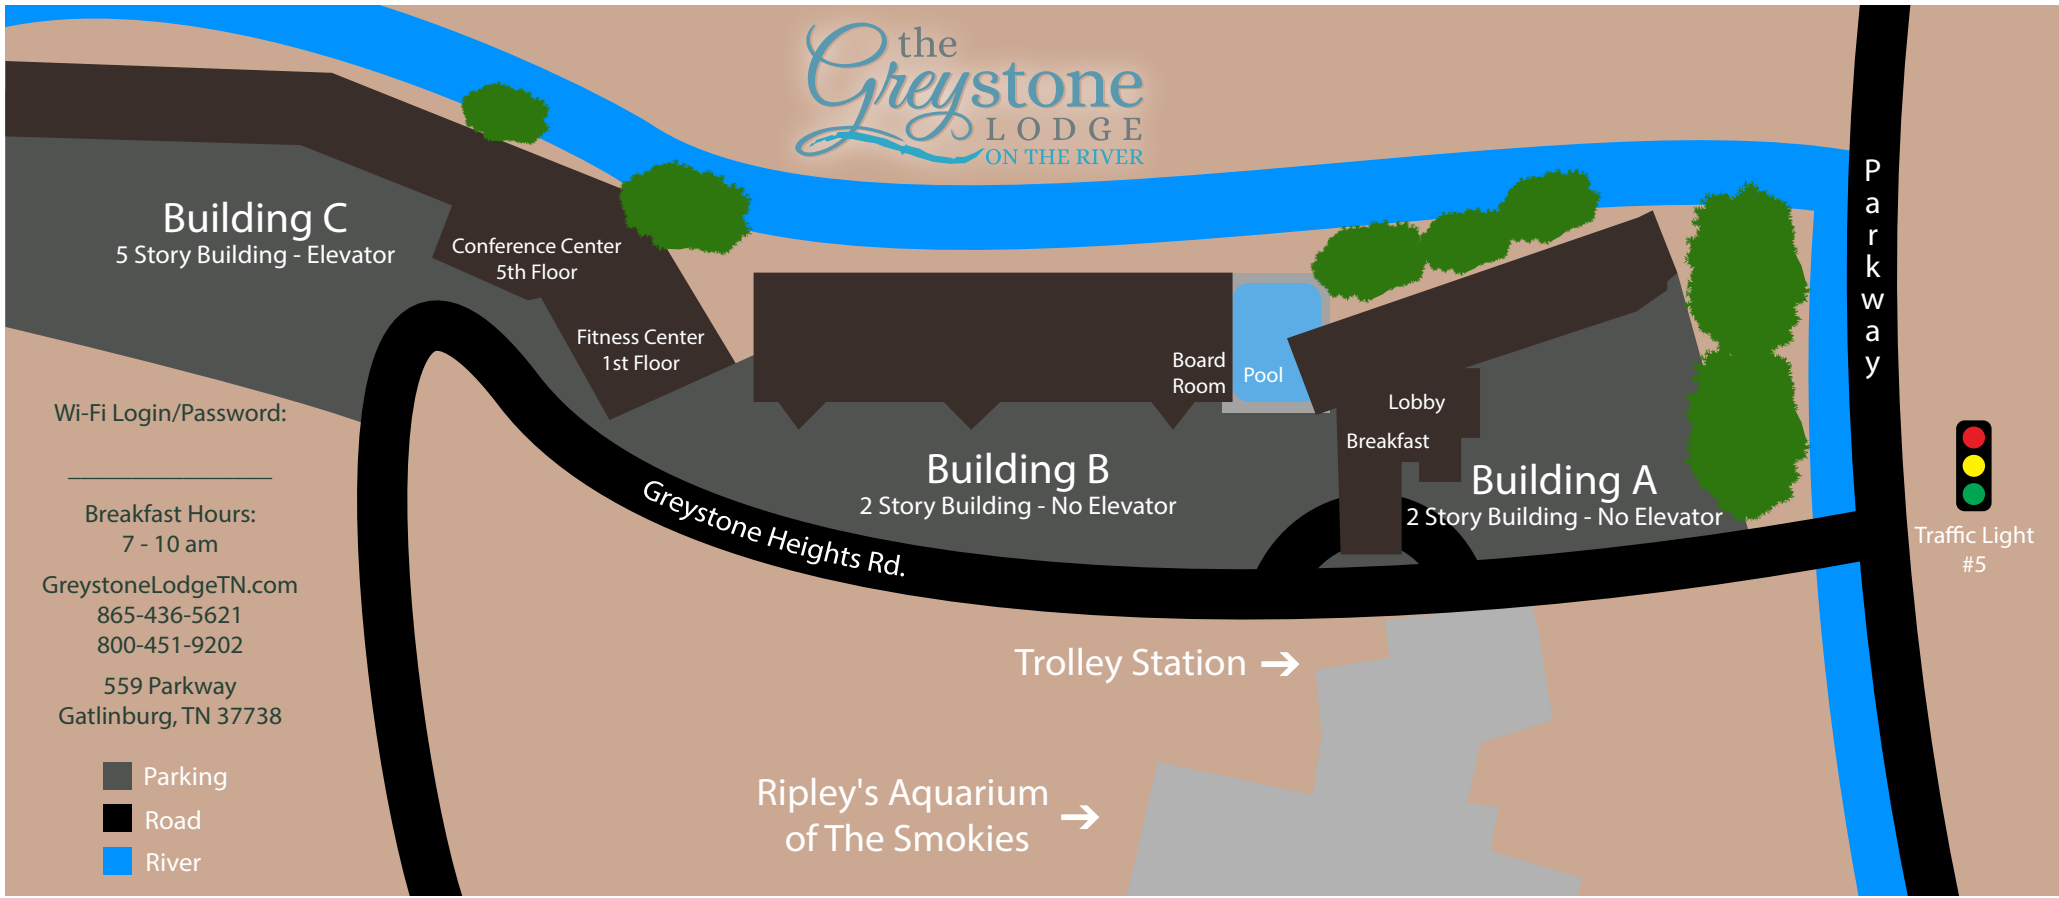

the Greystone LODGE ON THE RIVER

Wi-Fi Login/Password:

Breakfast Hours:
7 - 10 am

GreystoneLodgeTN.com
 865-436-5621
 800-451-9202
 559 Parkway
 Gatlinburg, TN 37738