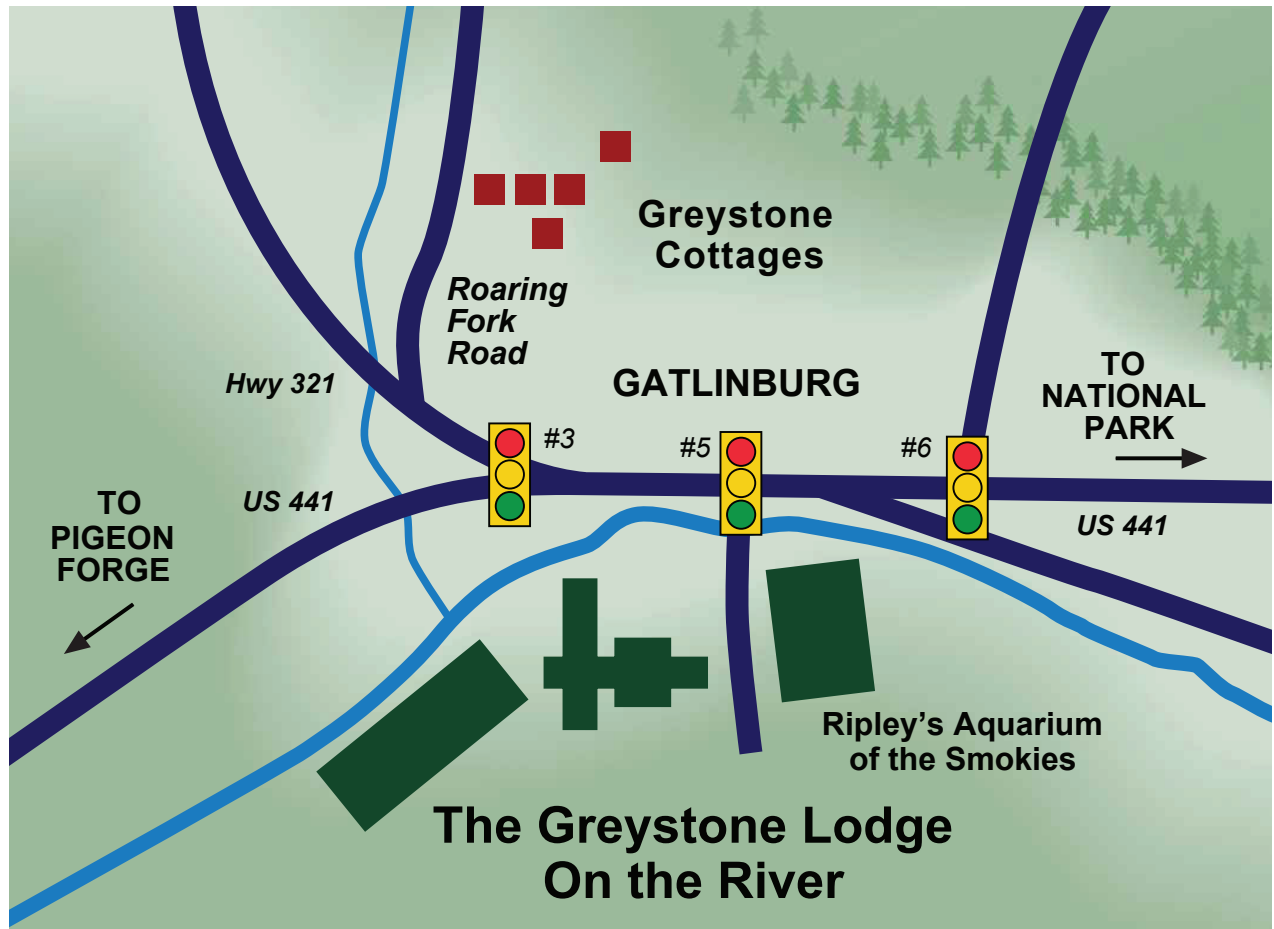

The Greystone LODGE ON THE RIVER

The Greystone Lodge On the River

559 Parkway
Gatlinburg, TN 37738
GreystoneLodgeTN.com
(800) 451-9202